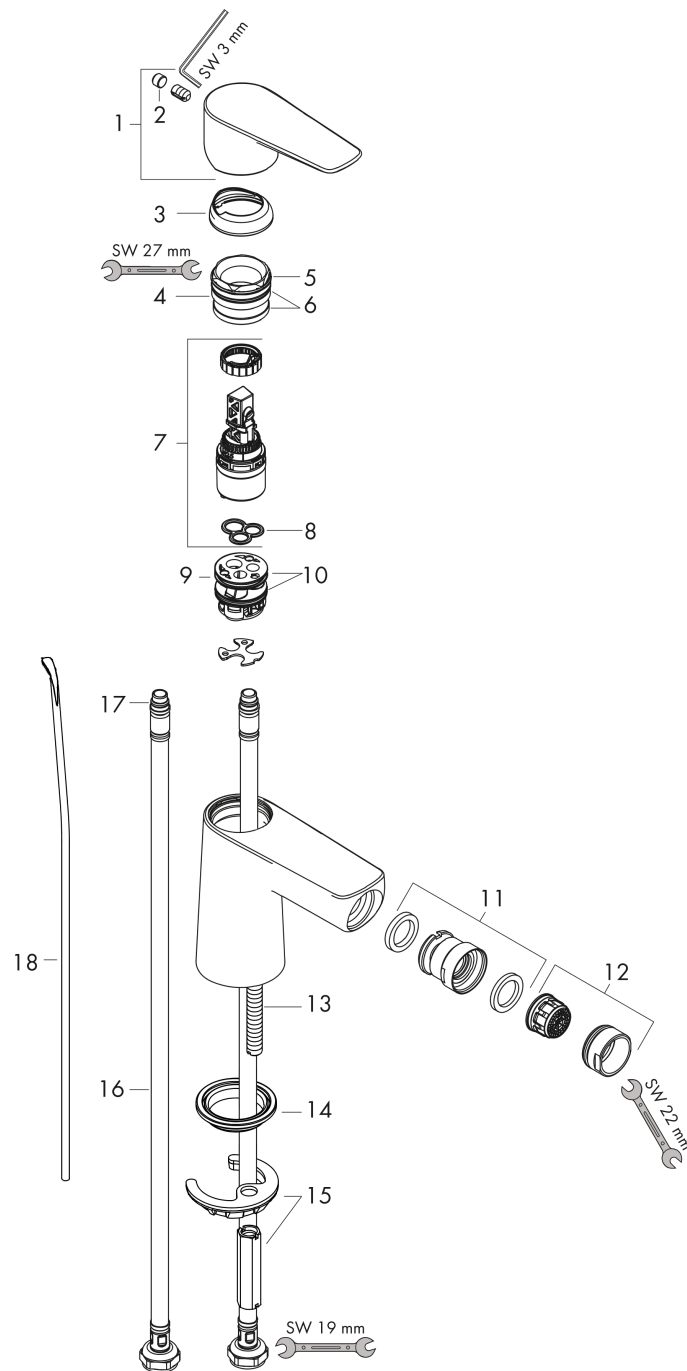

Talis E
Single lever bidet mixer with pop-up waste set
 Finish: **Chrome** Article Number: **71720000**

Description

product features

- consists of: single lever bidet mixer, waste set
- projection: 116 mm
- spout height: 78 mm
- aerator with ball pivot
- spray type: NormalSpray
- maximum flow rate at 3 bar: 5 l/min
- ceramic cartridge
- temperature limitation adjustable
- suitable for continuous flow water heaters
- material waste set: metal
- connection type: G 3/8 hose connections
- connection dimension: DN15
- EU taxonomy: max. 6 l/min - Substantial Contribution (SC) possible

Technology

Design awards

Certificates / Sustainability

Product image

Scale drawing

Talis E
Single lever bidet mixer with pop-up waste set
 Finish: **Chrome** Article Number: **71720000**

Flowchart

Talis E
Single lever bidet mixer with pop-up waste set
 Finish: **Chrome** Article Number: **71720000**

Exploded Drawing

Year of production: >05/17

Talis E
Single lever bidet mixer with pop-up waste set
 Finish: **Chrome** Article Number: **71720000**

Spare part list

Year of production: >05/17

Pos.	Description	Article Number	PC	PU
1	handle	92687000	10	1
2	screw cover	95704000	1	1
3	flange	92625000	8	1
4	nut	92689000	7	1
5	O-ring 25x1,5	98146000	2	1
6	O-ring 27x1,5	92527000	3	1
7	cartridge, assy	97685000	11	1
8	seal	98865000	8	1
9	adapter for cartridge	98866000	8	1
10	O-ring 23x2	98398000	1	1
11	ball joint	96050000	9	1
12	aerator M24x1 (5 l/min)	95379000	9	1
13	screw M8 x 68	97736000	2	1
14	seal Ø 42	98722000	2	1
15	fixing set	96016000	8	1
16	connection hose 450 mm M8x0,75 G3/8	97206000	8	1
17	O-ring 6,6x1,6	93019000	1	1
18	pull rod	96657000	4	1
a	pop up waste	94139000	99	1