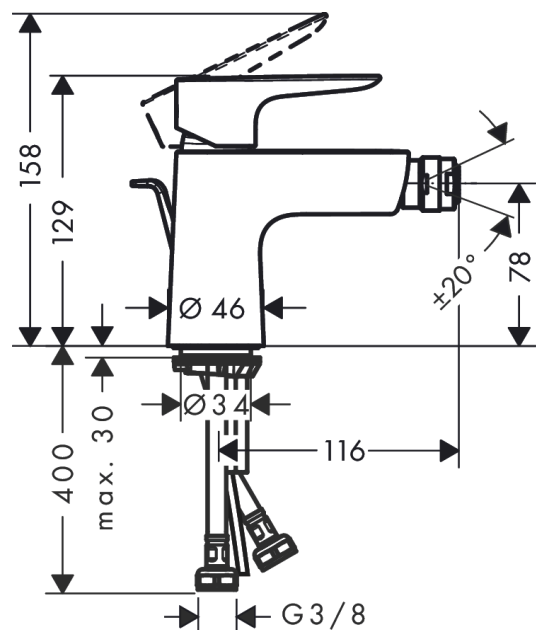

Talis E
Single lever bidet mixer with pop-up waste set
 Finish: **Chrome** Article Number: **71720000**

Description

product features

- consists of: single lever bidet mixer, waste set
- projection: 116 mm
- spout height: 78 mm
- aerator with ball pivot
- spray type: NormalSpray
- maximum flow rate at 3 bar: 5 l/min
- ceramic cartridge
- temperature limitation adjustable
- suitable for continuous flow water heaters
- material waste set: metal
- connection type: G 3/8 hose connections
- connection dimension: DN15
- EU taxonomy: max. 6 l/min - Substantial Contribution (SC) possible

Technology

Design awards

Certificates / Sustainability

Product image

Scale drawing

Talis E
Single lever bidet mixer with pop-up waste set
 Finish: **Chrome** Article Number: **71720000**

Flowchart

Talis E
Single lever bidet mixer with pop-up waste set
 Finish: **Chrome** Article Number: **71720000**

Exploded Drawing

Year of production: >05/17

Talis E
Single lever bidet mixer with pop-up waste set
 Finish: **Chrome** Article Number: **71720000**

Spare part list

Year of production: >05/17

Pos.	Description	Article Number	PC	PU
1	handle	92687000	10	1
2	screw cover	95704000	1	1
3	flange	92625000	8	1
4	nut	92689000	7	1
5	O-ring 25x1,5	98146000	2	1
6	O-ring 27x1,5	92527000	3	1
7	cartridge, assy	97685000	11	1
8	seal	98865000	8	1
9	adapter for cartridge	98866000	8	1
10	O-ring 23x2	98398000	1	1
11	ball joint	96050000	9	1
12	aerator M24x1 (5 l/min)	95379000	9	1
13	screw M8 x 68	97736000	2	1
14	seal Ø 42	98722000	2	1
15	fixing set	96016000	8	1
16	connection hose 450 mm M8x0,75 G3/8	97206000	8	1
17	O-ring 6,6x1,6	93019000	1	1
18	pull rod	96657000	4	1
a	pop up waste	94139000	99	1